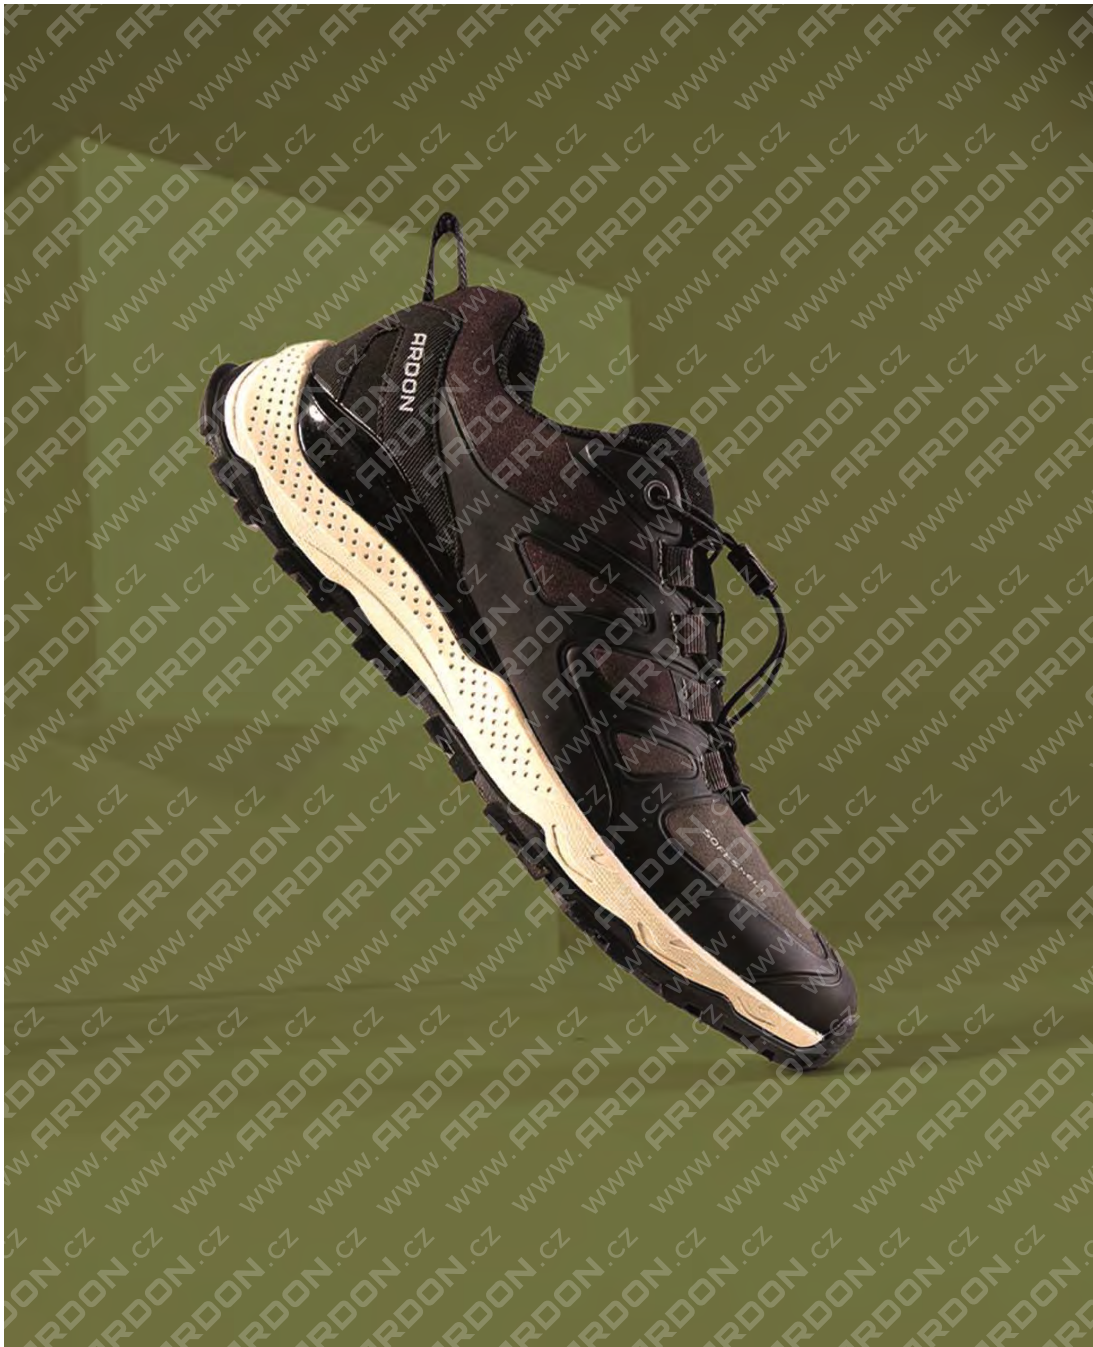

ARDON®
WORKWEAR
& OUTDOOR