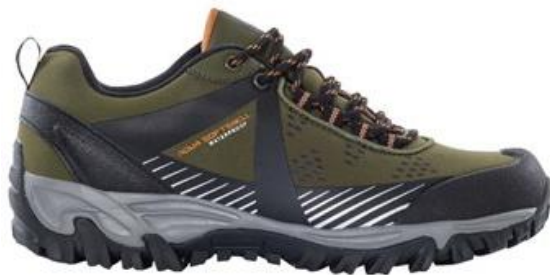

ARDON[®]
WORKWEAR
& OUTDOOR

ARDON[®] **FORCE**

OUTDOOR LOWSHOES

REFLECTIVE

DRY AIR

**WATER
REPELLENT**

TECHNICAL SHEET

ARDON®
WORKWEAR
& OUTDOOR

ARDON® FORCE

OUTDOOR LOWSHOES

ARTICLE	G3177	G3377	G3378
COLOUR	black	navy	khaki
MATERIAL	SOFTSHELL type fabric		
Upper	laminated breathable MESH fabric/ waterproof membrane		
Lining	Phylon/rubber, bonded technology		
Sole	BASIC		
Insole			
SIZE	36-48	36-46	36-48
UNIT	pair		
PACKAGE	10 pairs		
Units in a carton	1 pair		
Units in a box			